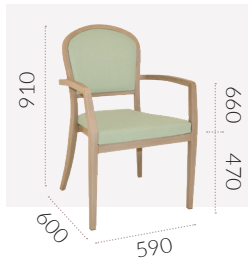

BRIBIE

Arm Chair

ORIGIN: Vietnam **USE:** Indoor **WARRANTY:** 12 Months

DIMENSIONS:

Arm Chair

 7.8 kg

CODES:

Beech - ACRMEBEUUP
Light - ACRMELWUUP
Walnut

FINISHES:

Metal Veneer

Beech

Light
Walnut

BRIBIE

Arm Chair

SPECIFICATIONS:

Frame:

Material: Aluminum

ALU Gauge: 2mm

**Reinforced welds*

Stackable: Yes (5)

Seat/ Back:

Material: High Density Foam

**Ability to custom upholster seat and back.*

Feet: